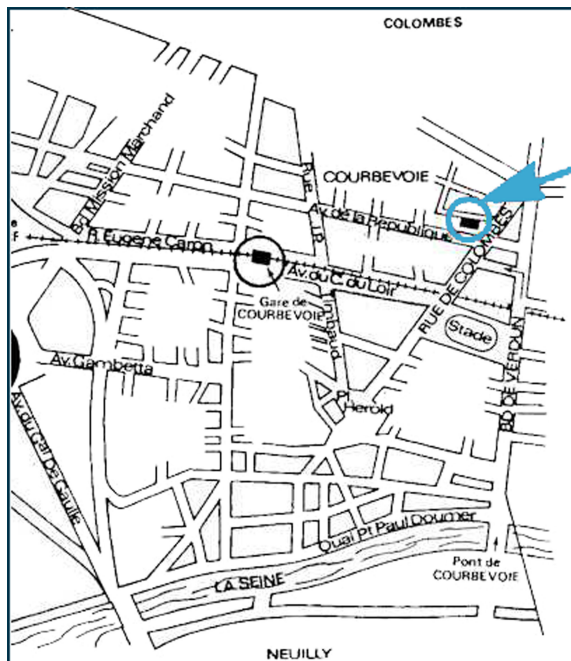

Courbevoie is on the North-West of Paris, near the "La Défense" business district.

ac6-formation
19, rue Pierre Curie
92400 COURBEVOIE
Tel: 01 41 16 80 10